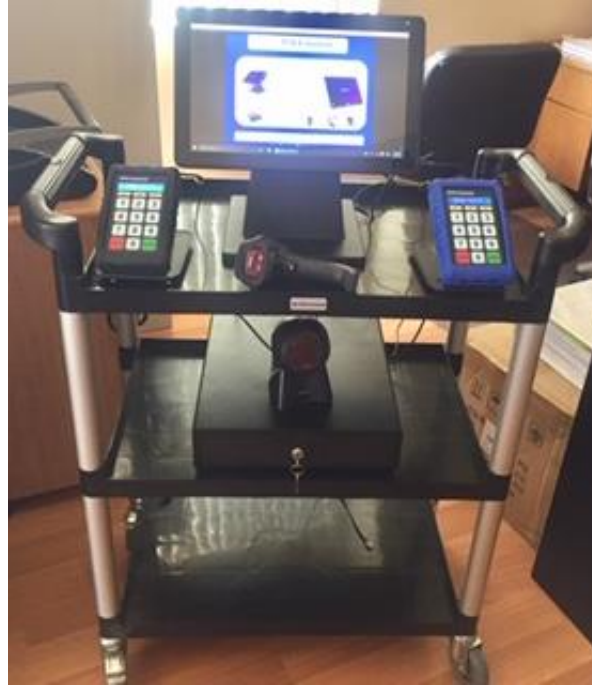

PORTABLE "GRAB-N-GO" POS CART!

PERFECT FOR BOTH CURBSIDE AND CLASSROOM!

Authorized Piggyback-able State Contracts Available!

\*NO MORE CLICKING!

\*Keep Accurate Counts! Increase Participation!

-Count District and Out-of-Area Students!

-Re-Register Lost Cards!

-Keep Track of Allergens (Avoid Liability) and Count Specialty Meals

\*Starting at \$995!

\*More options below available at additional pricing\*

Tek G10 \*Marathon\*Lightning\*Hand Scanner\*Armour Scan\*Orbit Scan\*Thermal Scan\*Cash Drawer